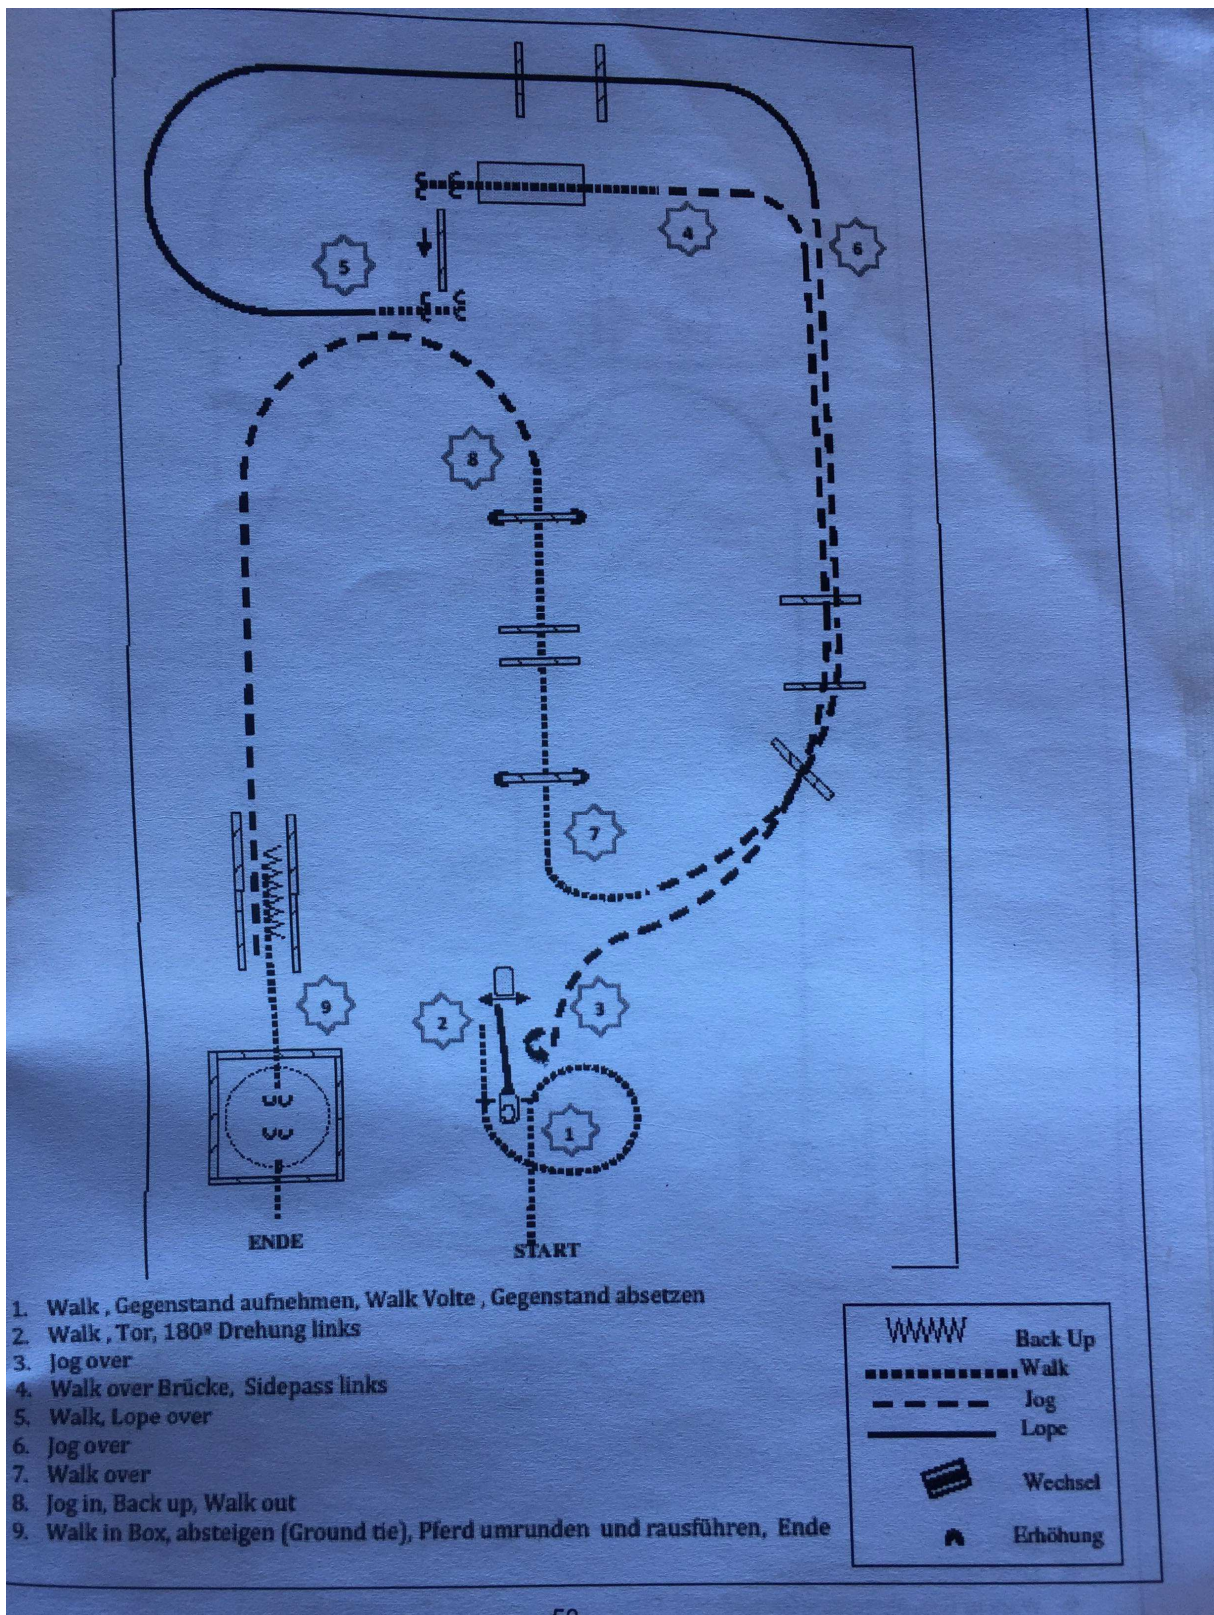

Pattern

Ostdeutsche Cutting Futurity, APHA Spezial Event

- X Lead Change
- • Walk
- - Trot
- - Ext trot
- Lope
- █ Ext Lope
- //// Back